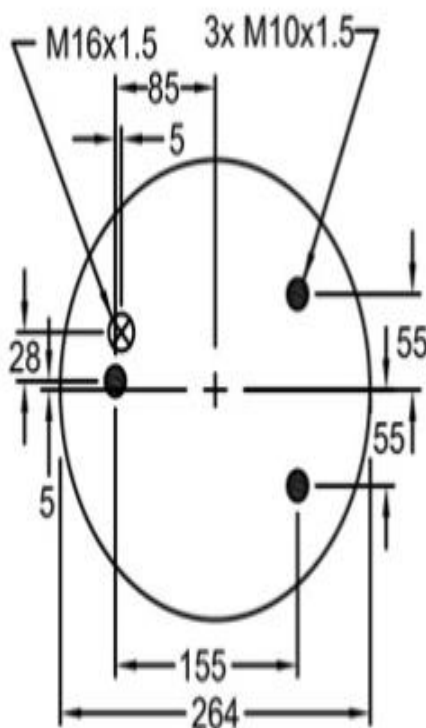

Firestone - W01M588722 - Fuelle Completo DAF 1 Toma

DAF 1697678

DAF 0388165

DAF 1529833

4182
BEAD PLATE

3878
PISTON