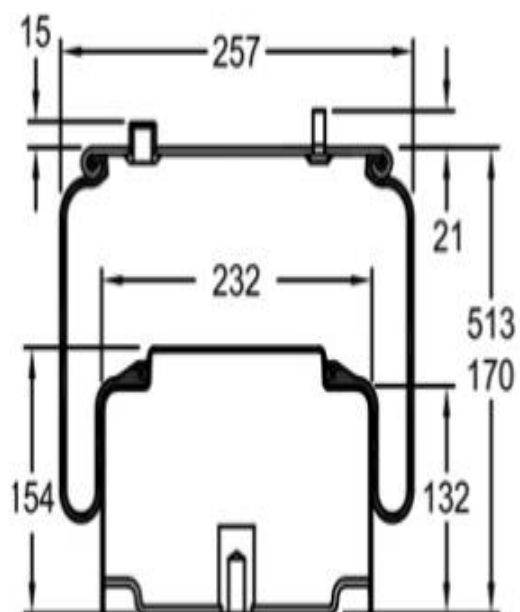

Firestone - W01M588722 - Fuelle Completo DAF 1 Toma

DAF 1697678

DAF 0388165

DAF 1529833

4182
BEAD PLATE

3878
PISTON