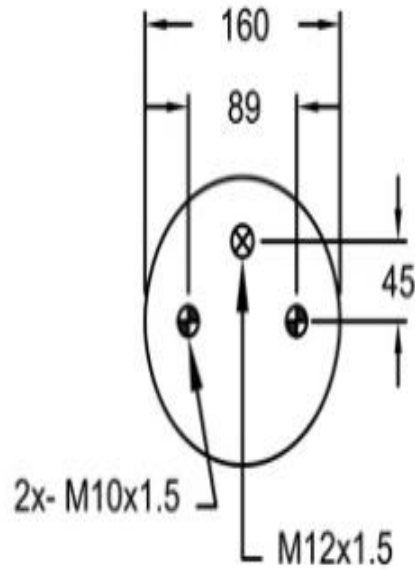

Firestone - W01M587894 - Fuelle Elevador SAF

SAF HOLLAND 4229100400

2795
TOP BEAD PLATE

2832
BOTTOM BEAD PLATE