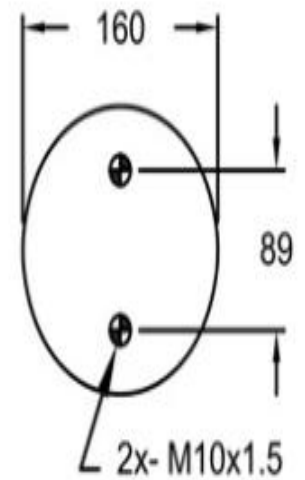

Firestone - W01M587894 - Fuelle Elevador SAF

SAF HOLLAND 4229100400

2795
TOP BEAD PLATE

2832
BOTTOM BEAD PLATE