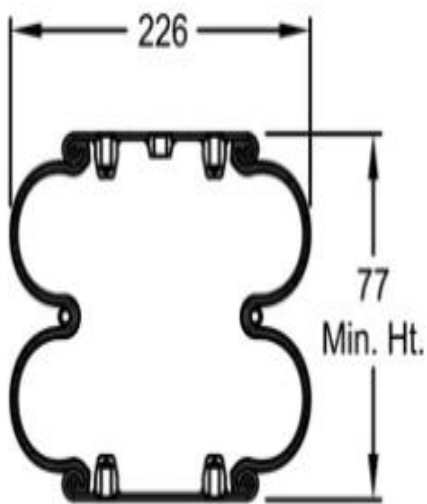

Firestone - W01M587894 - Fuelle Elevador SAF

SAF HOLLAND 4229100400

2795
TOP BEAD PLATE

2832
BOTTOM BEAD PLATE